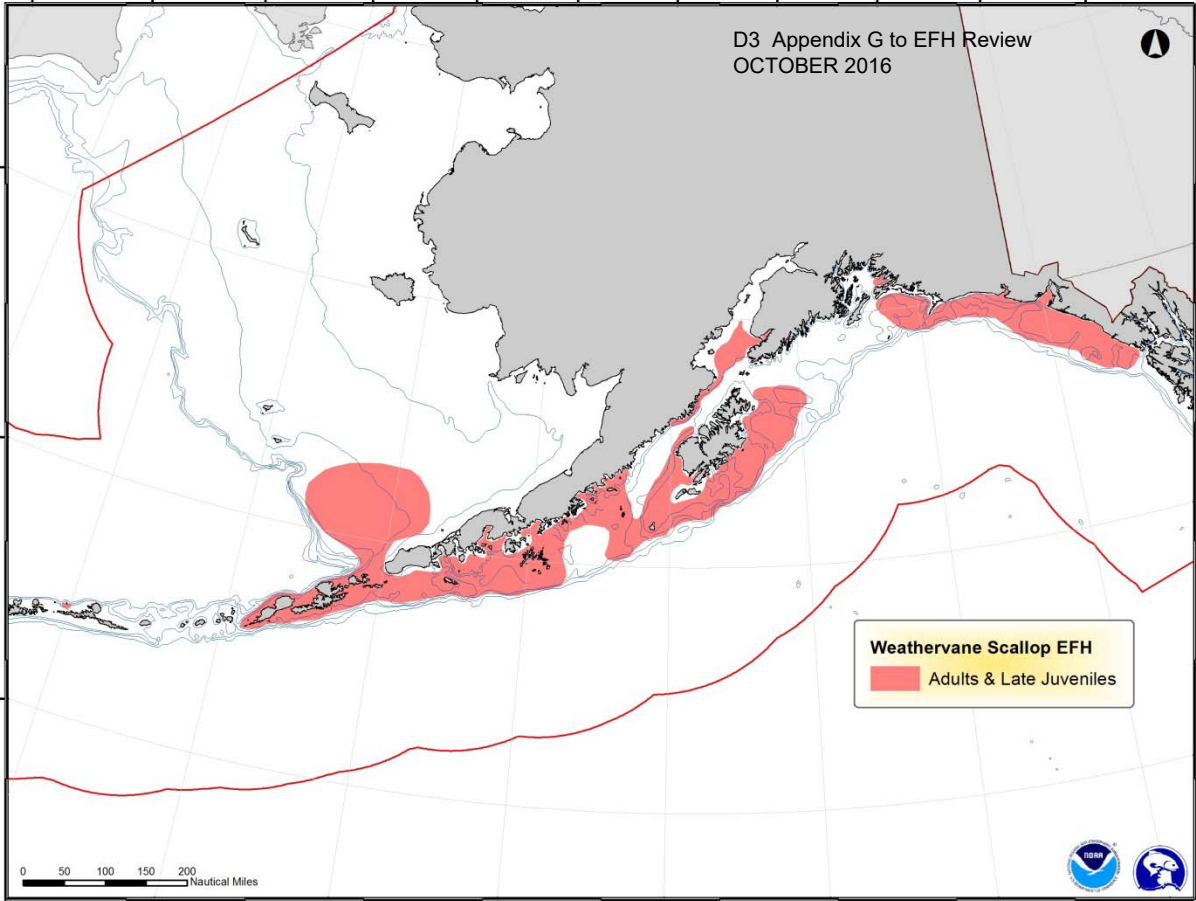

Appendix G

Proposed maps of Essential Fish Habitat for scallop species in Alaska

Following are proposed maps of Essential Fish Habitat scallop species in Alaska.

D3 Appendix G to EFH Review
OCTOBER 2016

Weatherervane Scallop EFH
Adults & Late Juveniles

0 50 100 150 200 Nautical Miles